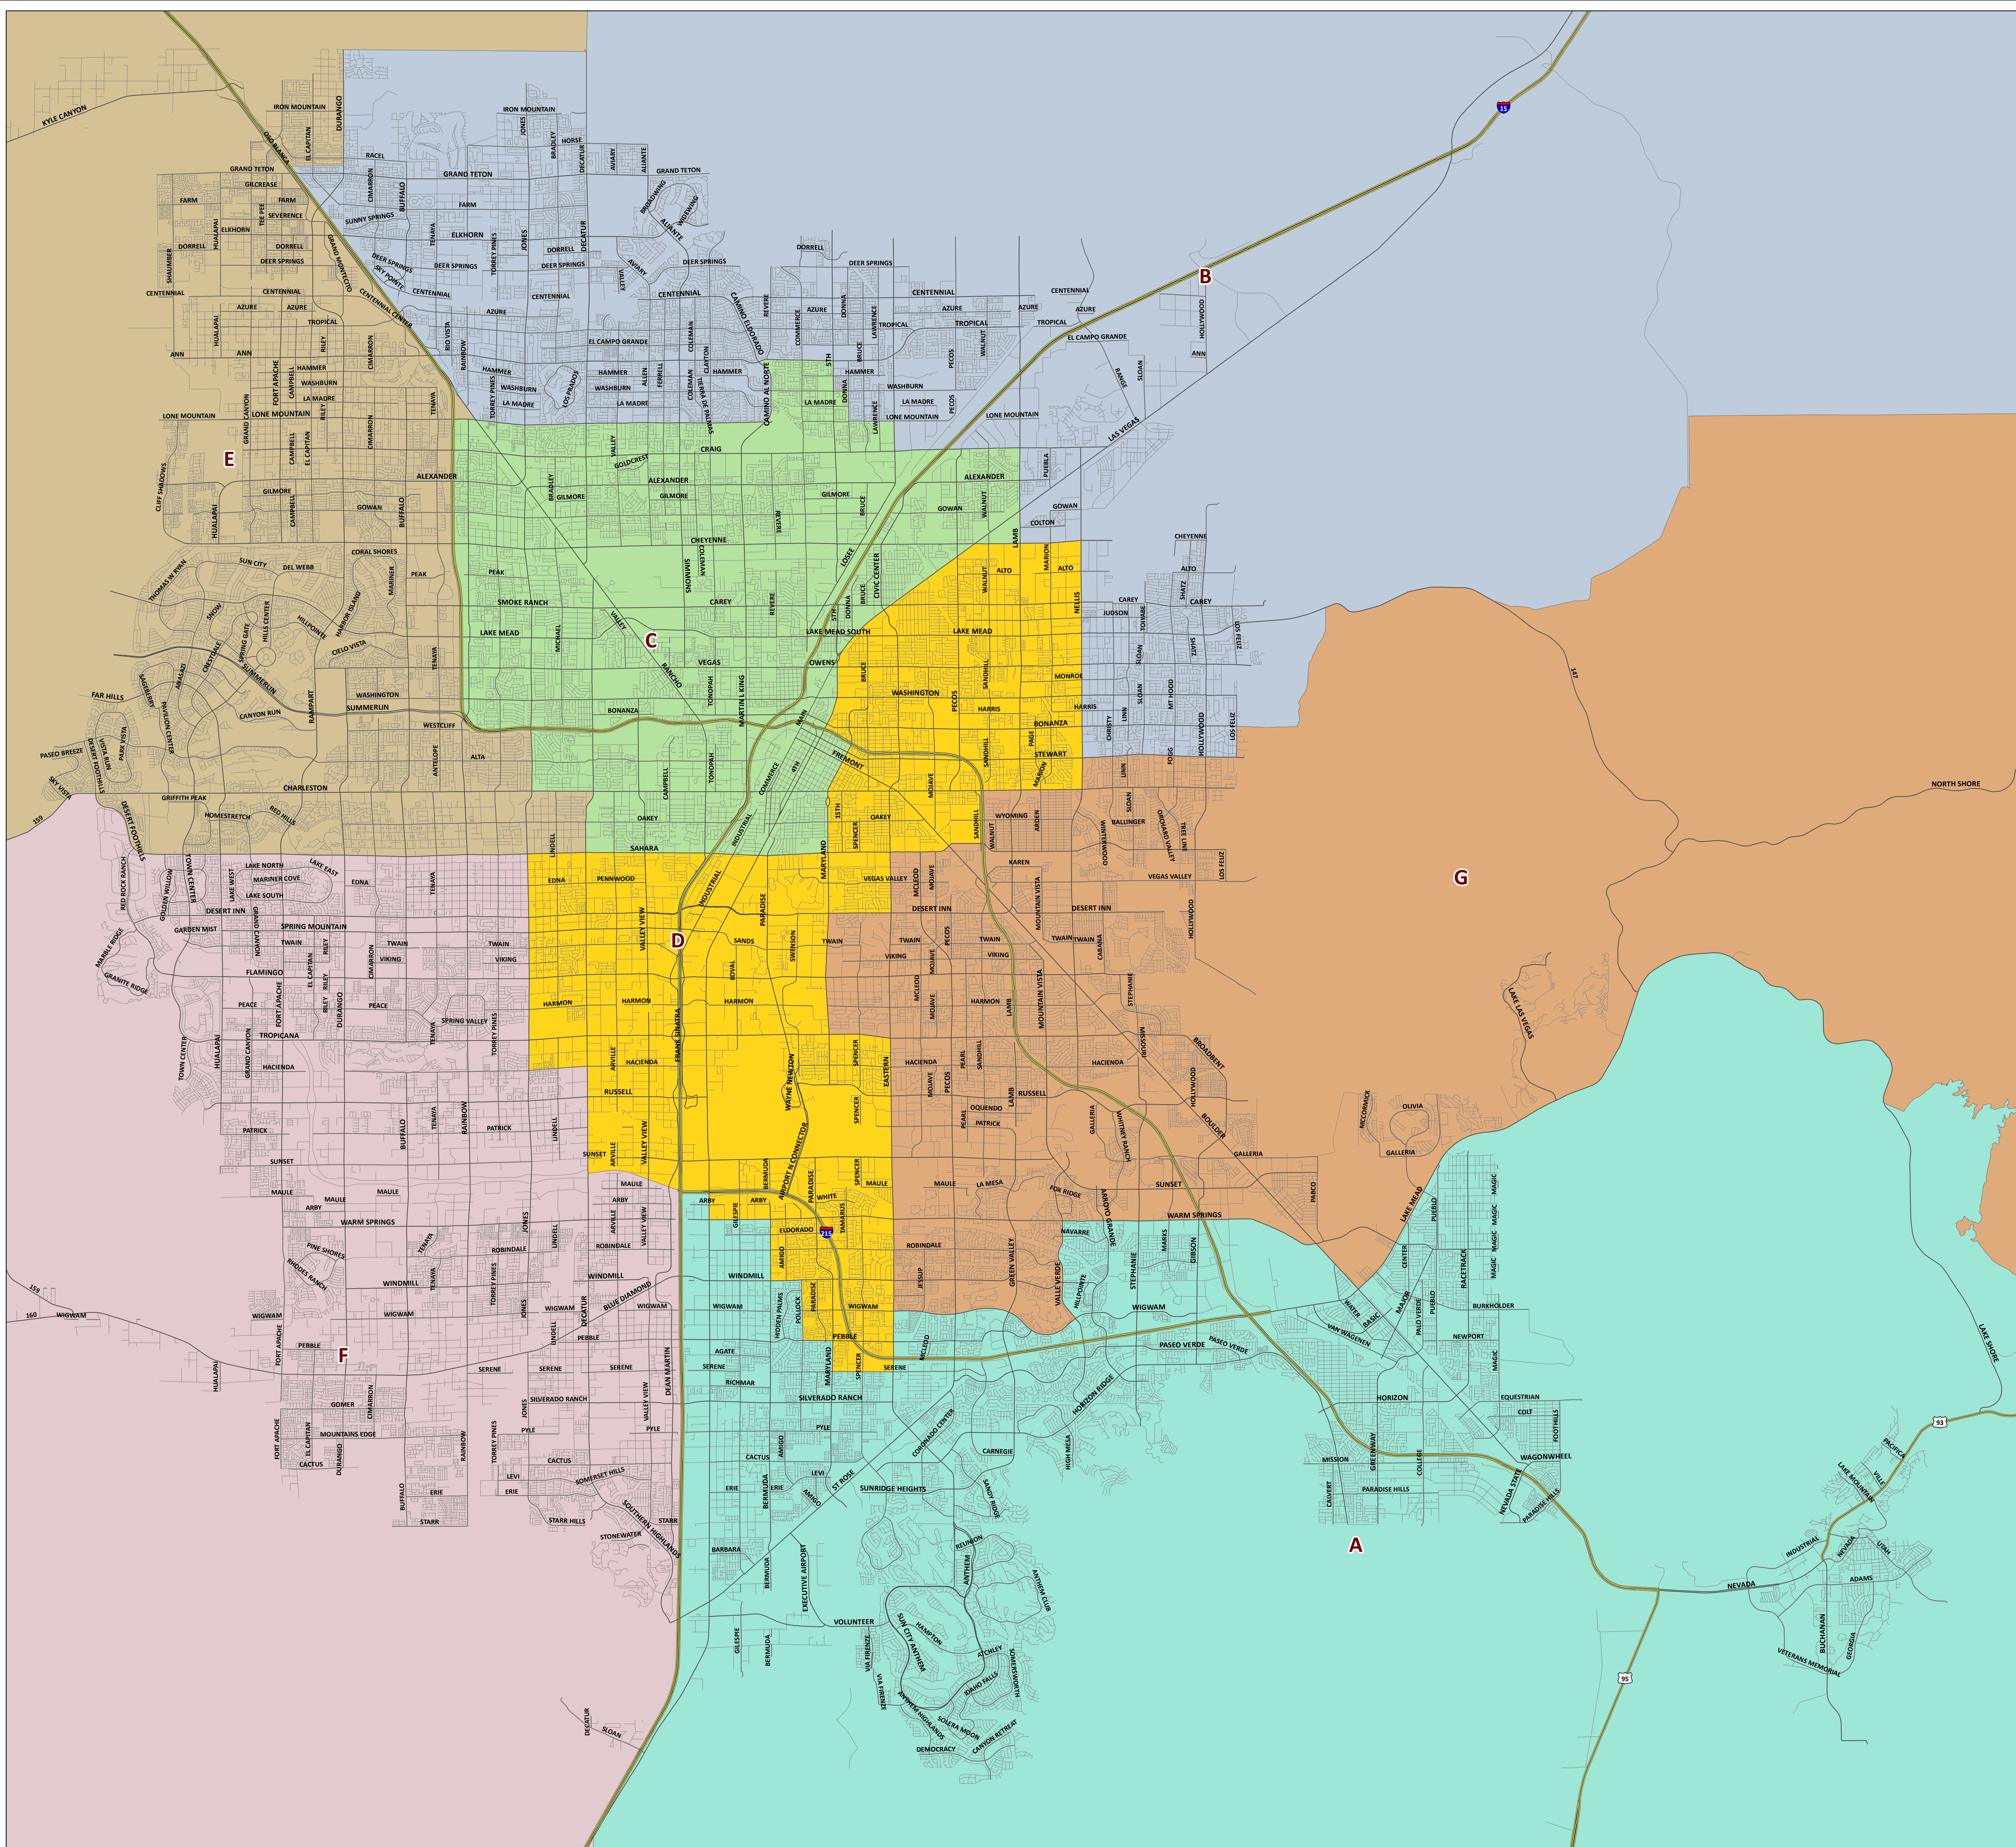

CLARK COUNTY  
SCHOOL  
TRUSTEE  
DISTRICTS  
METRO AREA  
Clark County, Nevada

GEOGRAPHIC  
INFORMATION  
SYSTEMS

Legend

- A
- B
- C
- D
- E
- F
- G

1 inch = 5,048 feet  
December 28, 2011

Clark County  
Vicinity Map - No Scale

*This information is for display purposes only. No liability is assumed as to the accuracy of the data delineated herein.*